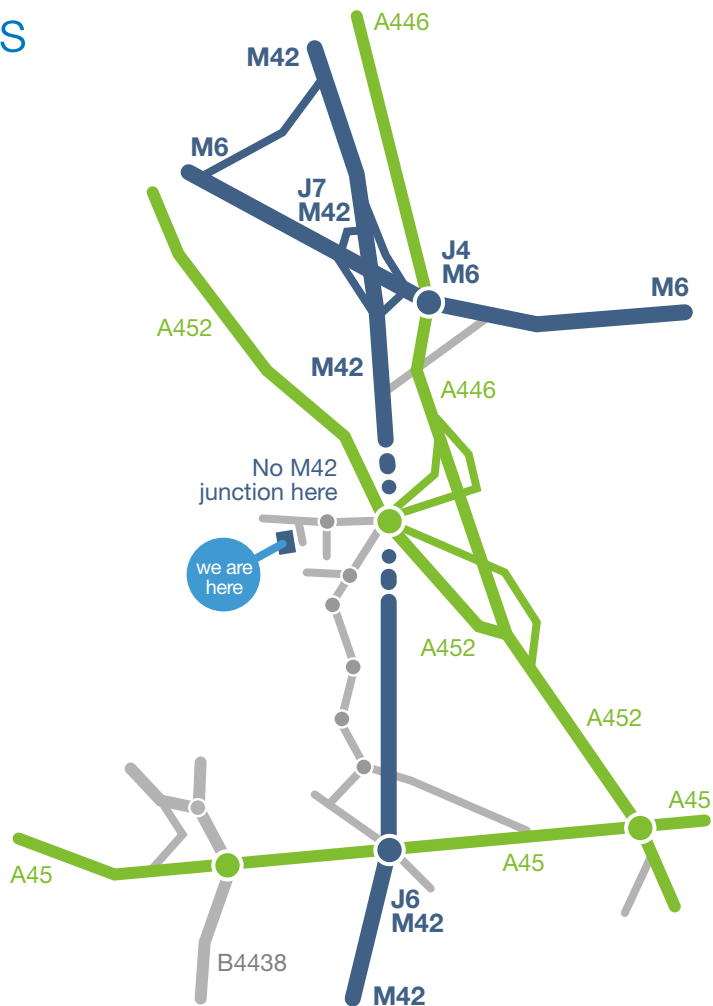

Map and directions

Pinewood Technologies PLC

1310 Solihull Parkway,
Birmingham Business Park,
Birmingham B37 7YB

Tel: 0121 697 6600

Fax: 0121 697 6699

From M6

Leave the M6 at junction 4 and take the A446 towards Solihull.

Take the slip road immediately on the left signposted to the Birmingham Business Park.

At the round about take the third exit into the Birmingham Business Park.

At the next roundabout go straight ahead. 1310 Solihull Parkway is the first building on the left hand side.

From M42

Leave the M42 at junction 6 and take the A45 towards Coventry.

After about 100 yards take the slip road off the A45 down to the A452 and turn left at the roundabout going towards Brownhills.

After 300 yards take the first turn off towards Brownhills and the Birmingham Business Park.

At the roundabout take the 2nd exit into the Birmingham Business Park.

At the next roundabout go straight ahead. 1310 Solihull Parkway is the first building on the left hand side.